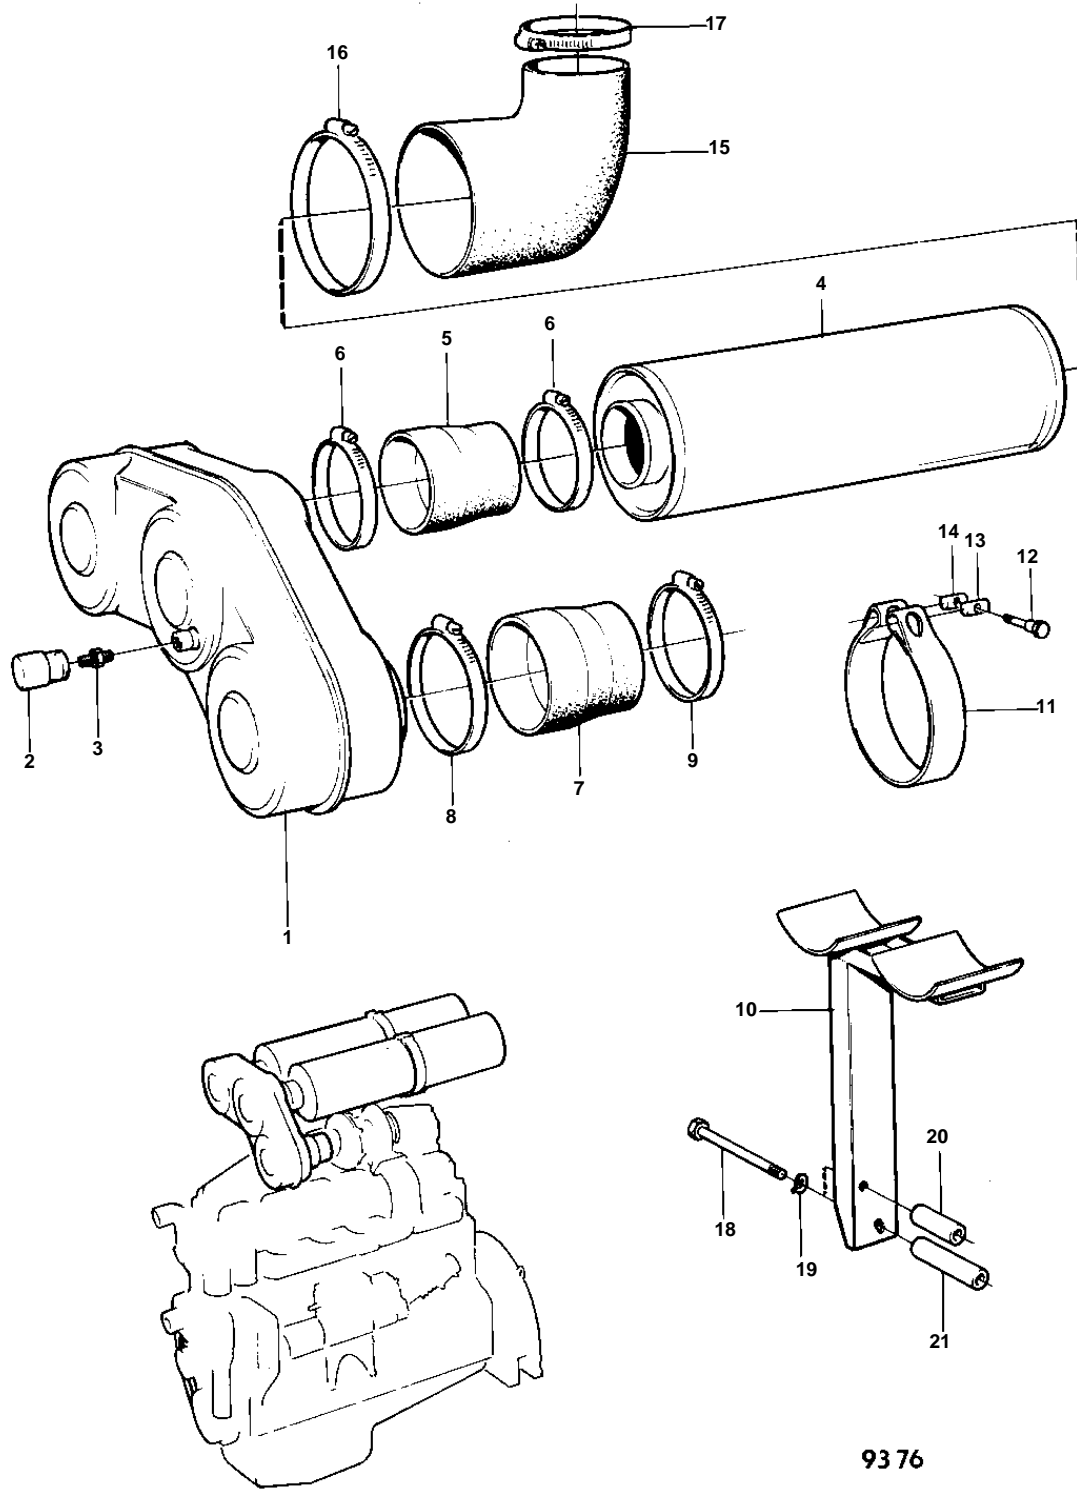

TWD1031VE

93 76

TWD1031VE

REF	PART NO.	QTY	DESCRIPTION	SEE SEC.	NOTES
1	3825971	1	Connection pipe		
2	3828765	1	Pressure drop indica		(842037)
3	191095	1	Nipple		
4	3825778	2	Air filter kit		
			· Bulletin 47-10	47-10-EN	New air filter for 16L Industrial engines
5	836334	2	Rubber cone		
6	943484	4	Hose clamp		
	943484	3	Hose clamp		
	1544734	1	Hose clamp, filter connect		
7	847684	1	Fitting		
8	1544734	1	Hose clamp		
9	1660379	1	Hose clamp		
10	847639	1	Bracket		
11	821028	2	Tensioning band		
12	31406	2	Screw		
13	31405	2	Pin		
14	31404	2	Pin		
15	864291	2	Hook		For air intake from outside the engine room.
16	944307	2	Hose clamp		
17	961678	2	Hose clamp		
18	959796	2	Screw		
19	941907	2	Spring washer		
20	848229	1	Sleeve		L=31mm
21	847690	1	Sleeve		L=60mm